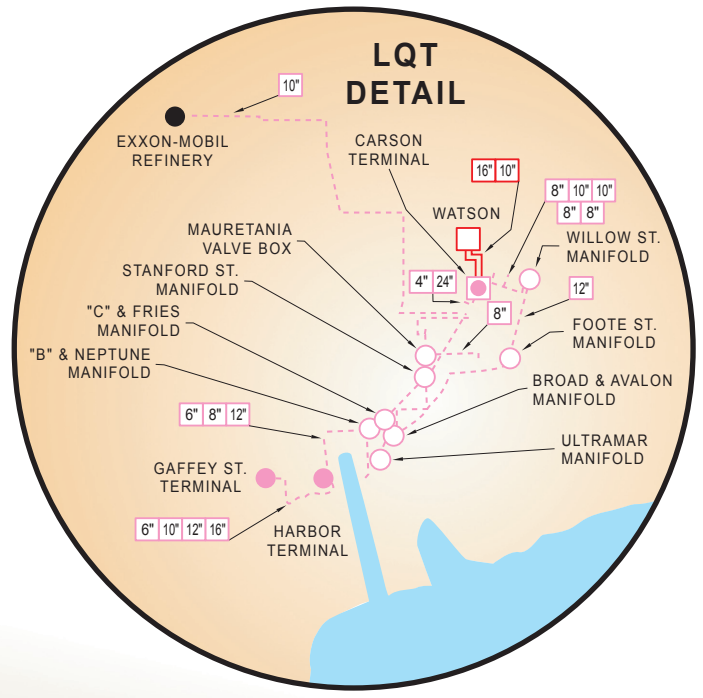

## PACIFIC REGION

### LEGEND:

- SFPP NORTHERN REGION
- SFPP SOUTHERN REGION
- - - CALNEV
- OWNED BY OTHERS
- - - STATE LINES & BORDERS
- - - LIQUIDS TERMINALS (LQT)
- TERMINAL & PUMP STATION
- ▲ REMOTE CONTROL PUMP STATION
- ▲ TERMINAL & REMOTE CONTROL PUMP STATION
- JUNCTION
- PUMP STATION
- TERMINAL

**KINDER MORGAN**  
ENERGY PARTNERS, L.P.

**PACIFIC REGION**

PETROLEUM PRODUCTS PIPELINE  
**SYSTEM MAP**  
APRIL 2007

ILLUSTRATOR FILE: SYSMAP-07.A1 04-10-07 BY: ERG