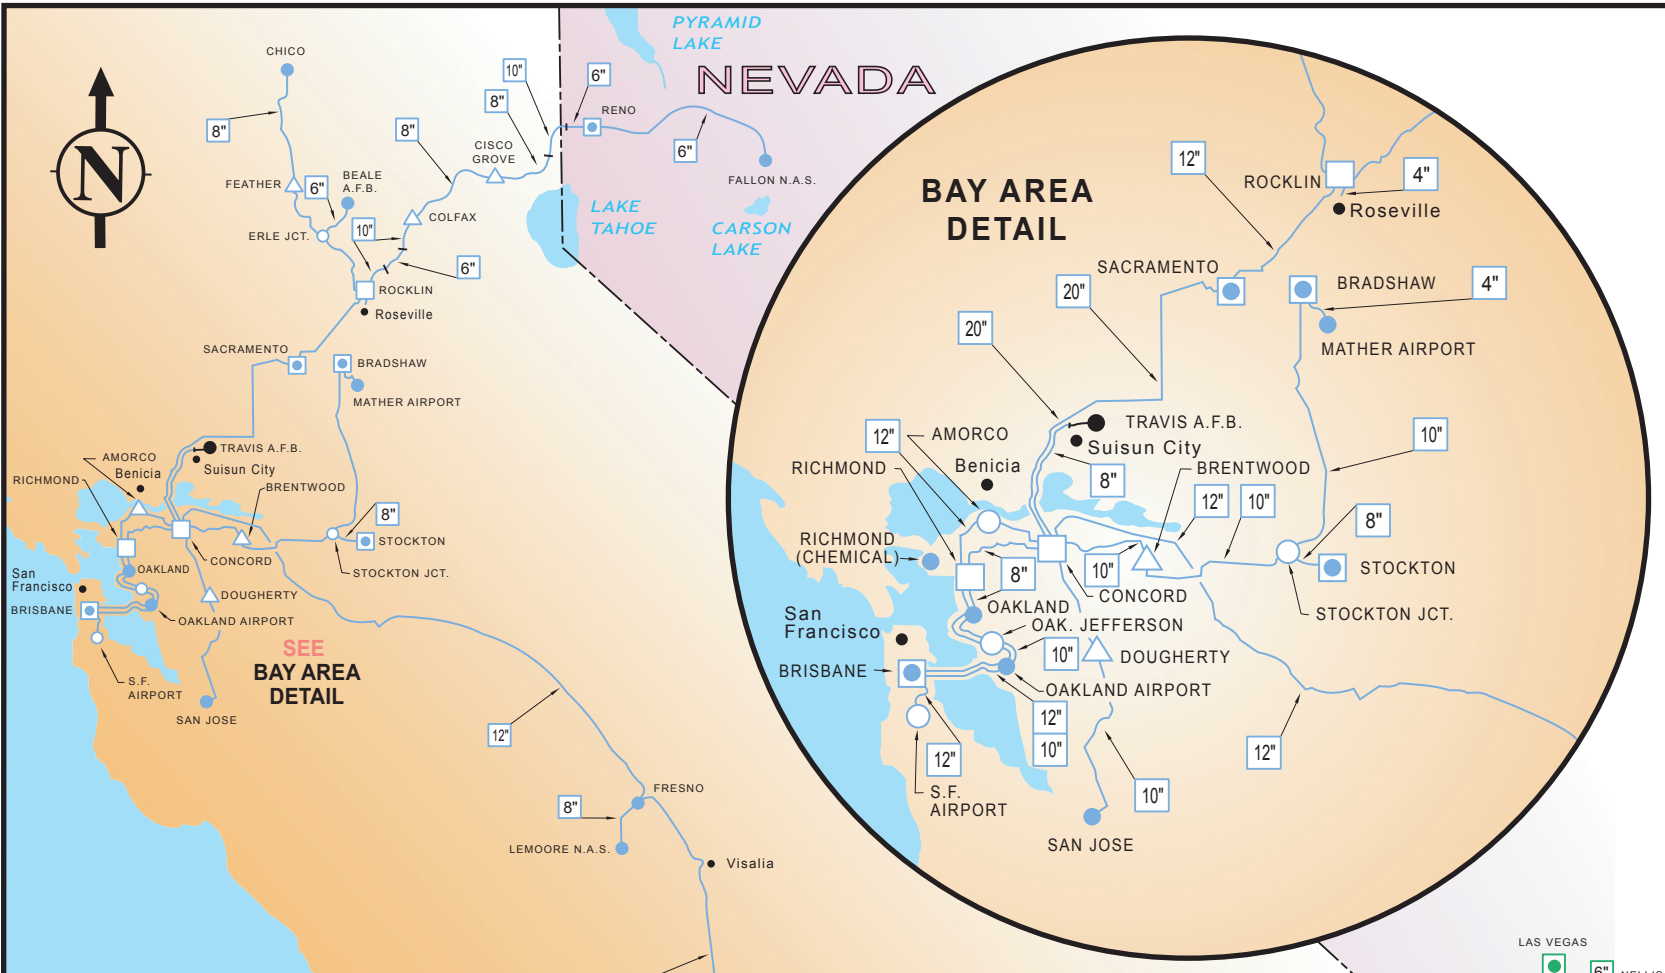

## PACIFIC REGION

### LEGEND:

- SFPP NORTHERN REGION
- SFPP SOUTHERN REGION
- - - CALNEV
- OWNED BY OTHERS
- - - STATE LINES & BORDERS
- - - LIQUIDS TERMINALS (LQT)
- TERMINAL & PUMP STATION
- ▲ REMOTE CONTROL PUMP STATION
- ▲ TERMINAL & REMOTE CONTROL PUMP STATION
- JUNCTION
- PUMP STATION
- TERMINAL